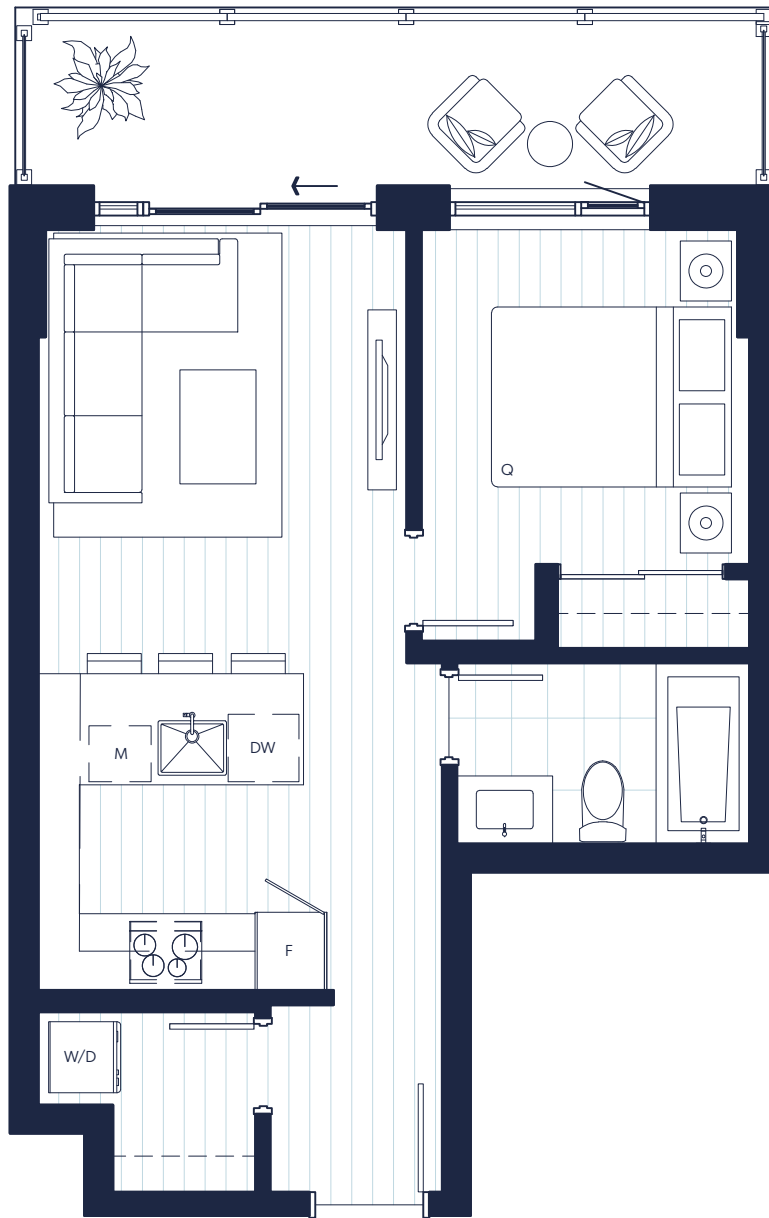

\*Home 304 has terrace (200 sq. ft.)

FLOOR 3 TO 6

FLOOR 7 TO 11

COOK STREET

YATES STREET