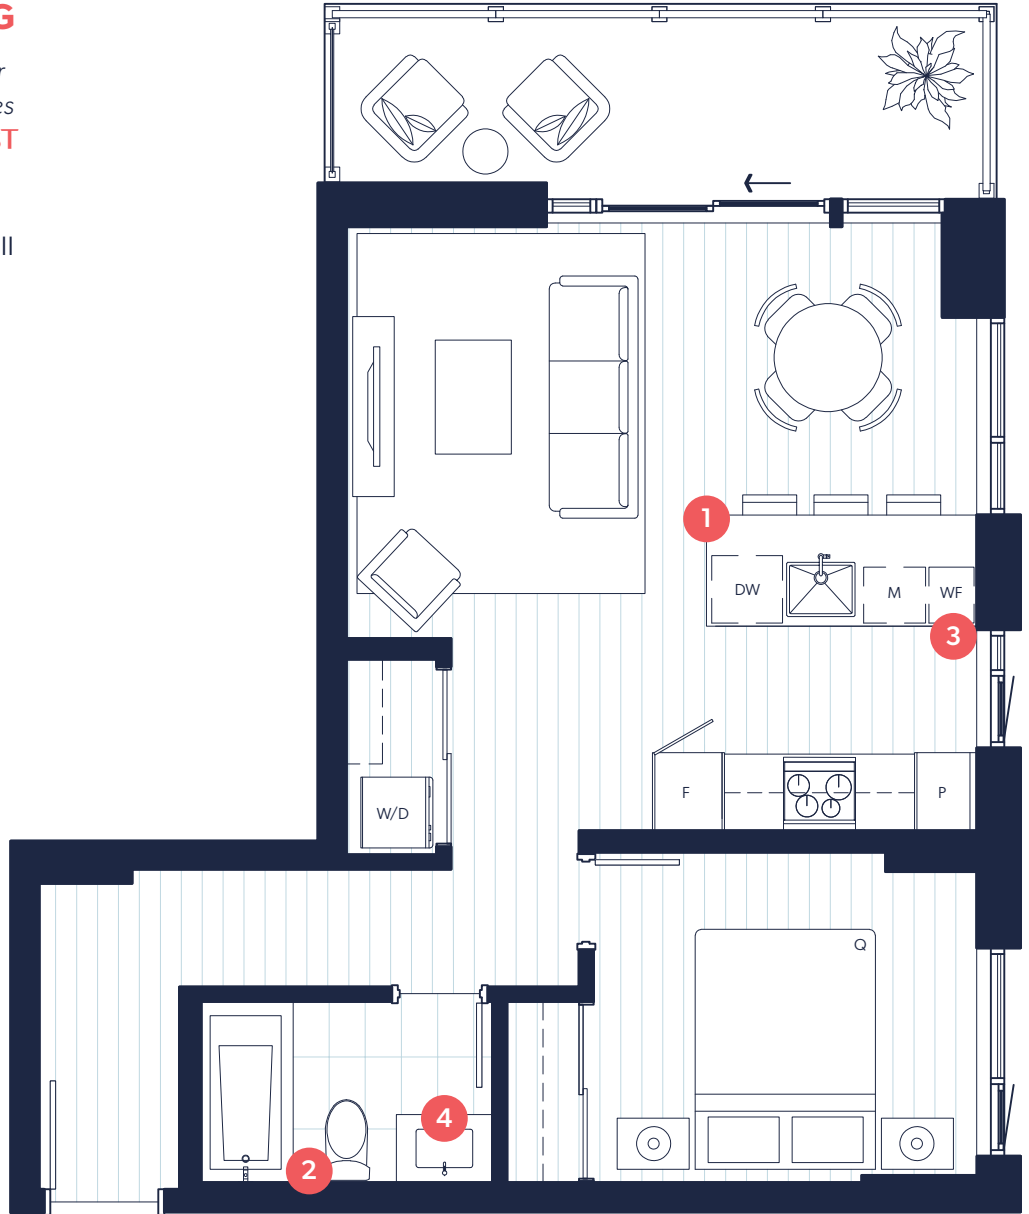

SIGNATURE NEST LIVING

A handful of Signature suites offer corner views and space, with additional features to enhance your experience of life at NEST

- 1 Quartz countertop with a waterfall edge
- 2 Full tile feature wall
- 3 15" Marvel high-efficiency single zone wine fridge
- 4 Motion activated under cabinet LED light
- Nest Learning thermostat

*Home 305 has terrace (385 sq. ft.)

FLOOR 3 TO 6

FLOOR 7 TO 11

COOK STREET

YATES STREET