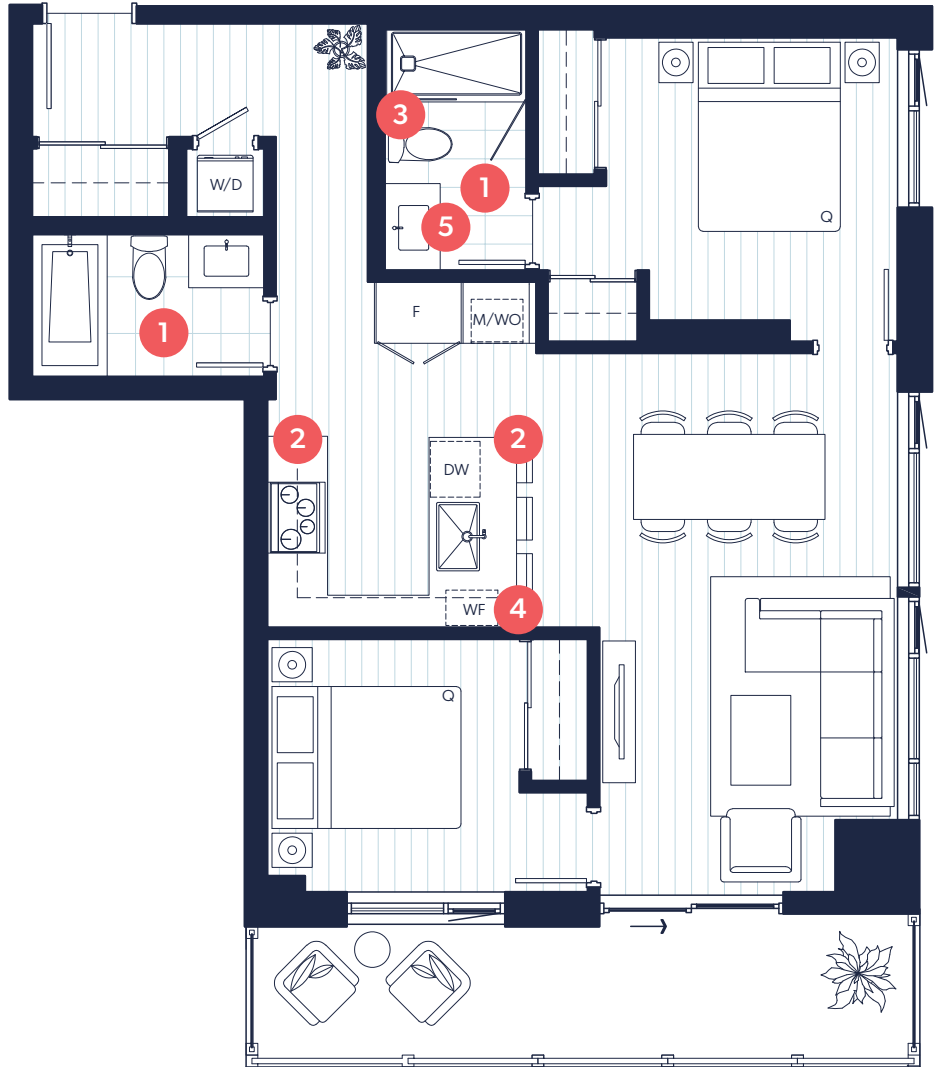

## SIGNATURE NEST LIVING

A handful of Signature suites offer corner views and space, with additional features to enhance your experience of life at NEST

- 1 Heated tile floors in both bathrooms
- 2 Quartz countertop with a waterfall edge
- 3 Full tile feature wall
- 4 15" Marvel high-efficiency single zone wine fridge
- 5 Motion activated under cabinet LED light
- Nest Learning thermostat

\*Home 308 has terrace (180 sq. ft.)

### FLOOR 3 TO 6

YATES STREET