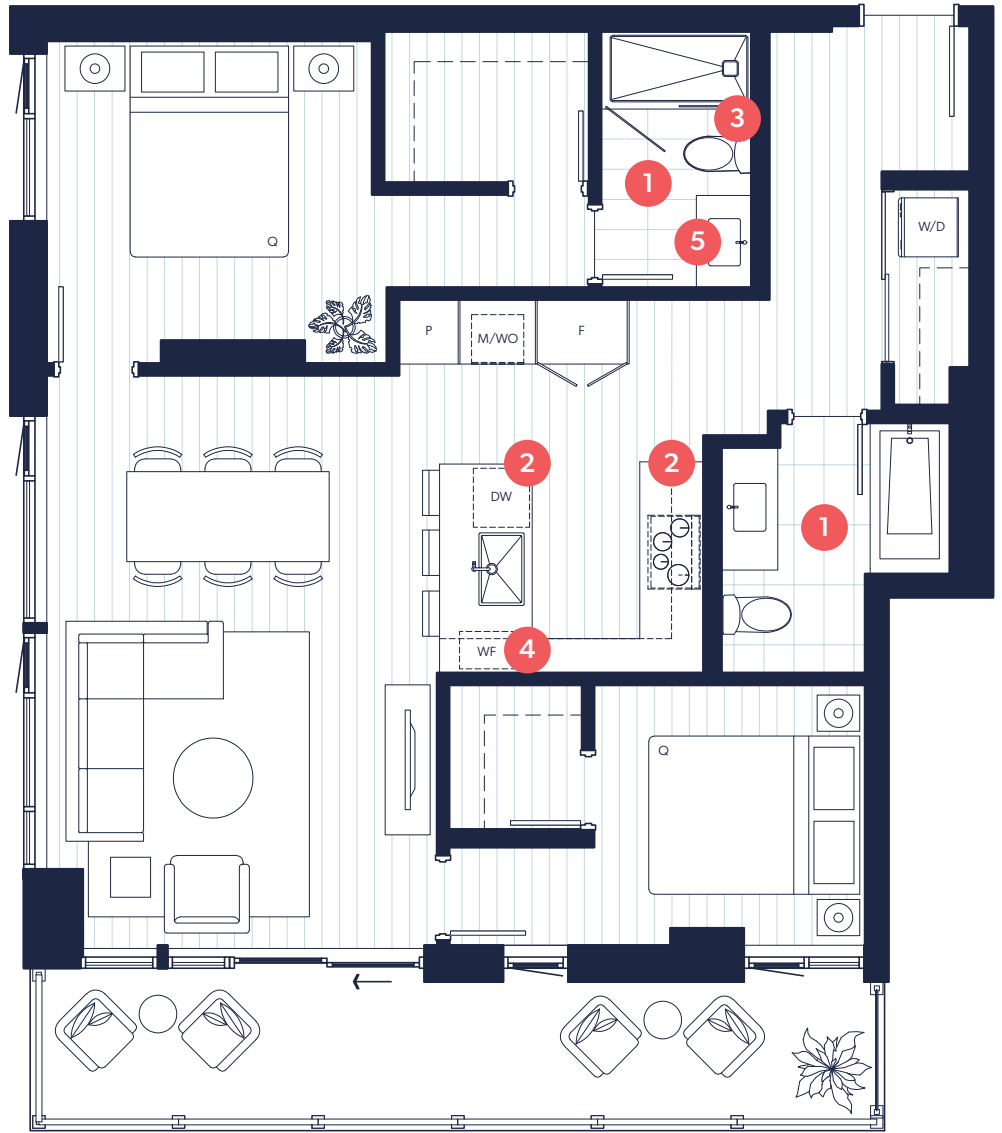

SIGNATURE NEST LIVING

A handful of Signature suites offer corner views and space, with additional features to enhance your experience of life at NEST

- 1 Heated tile floors in both bathrooms
- 2 Quartz countertop with a waterfall edge
- 3 Full tile feature wall
- 4 15" Marvel high-efficiency single zone wine fridge
- 5 Motion activated under cabinet LED light
- Nest Learning thermostat

FLOOR 7 TO 11

YATES STREET