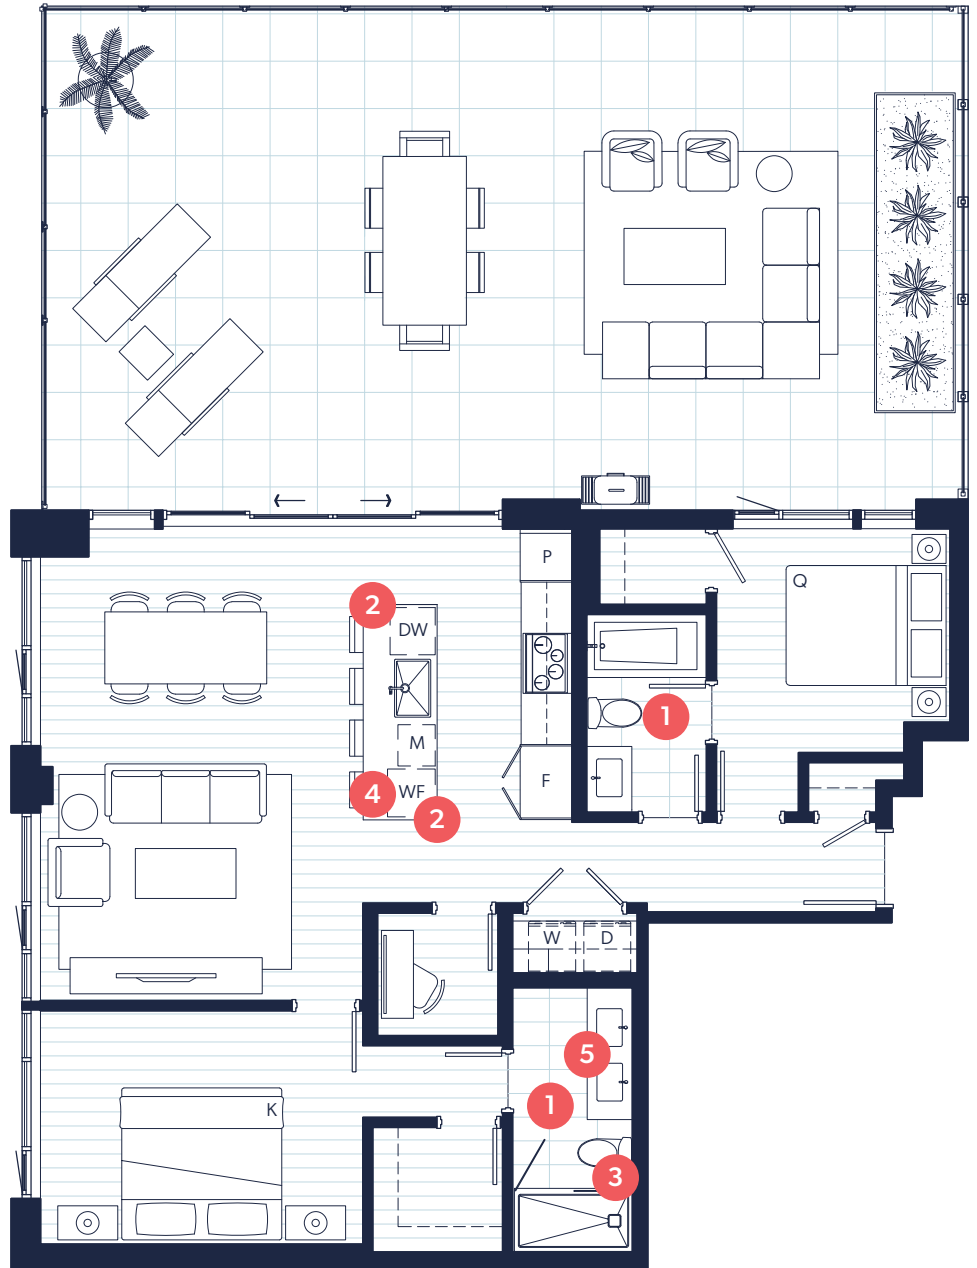

SIGNATURE NEST LIVING

A handful of Signature suites offer corner views and space, with additional features to enhance your experience of life at NEST

- 1 Heated tile floors in both bathrooms
- 2 Quartz countertop with a waterfall edge
- 3 Full tile feature wall
- 4 24" Marvel high-efficiency single zone wine fridge
- 5 Motion activated under cabinet LED light
- Nest Learning thermostat

FLOOR 12

COOK STREET

YATES STREET