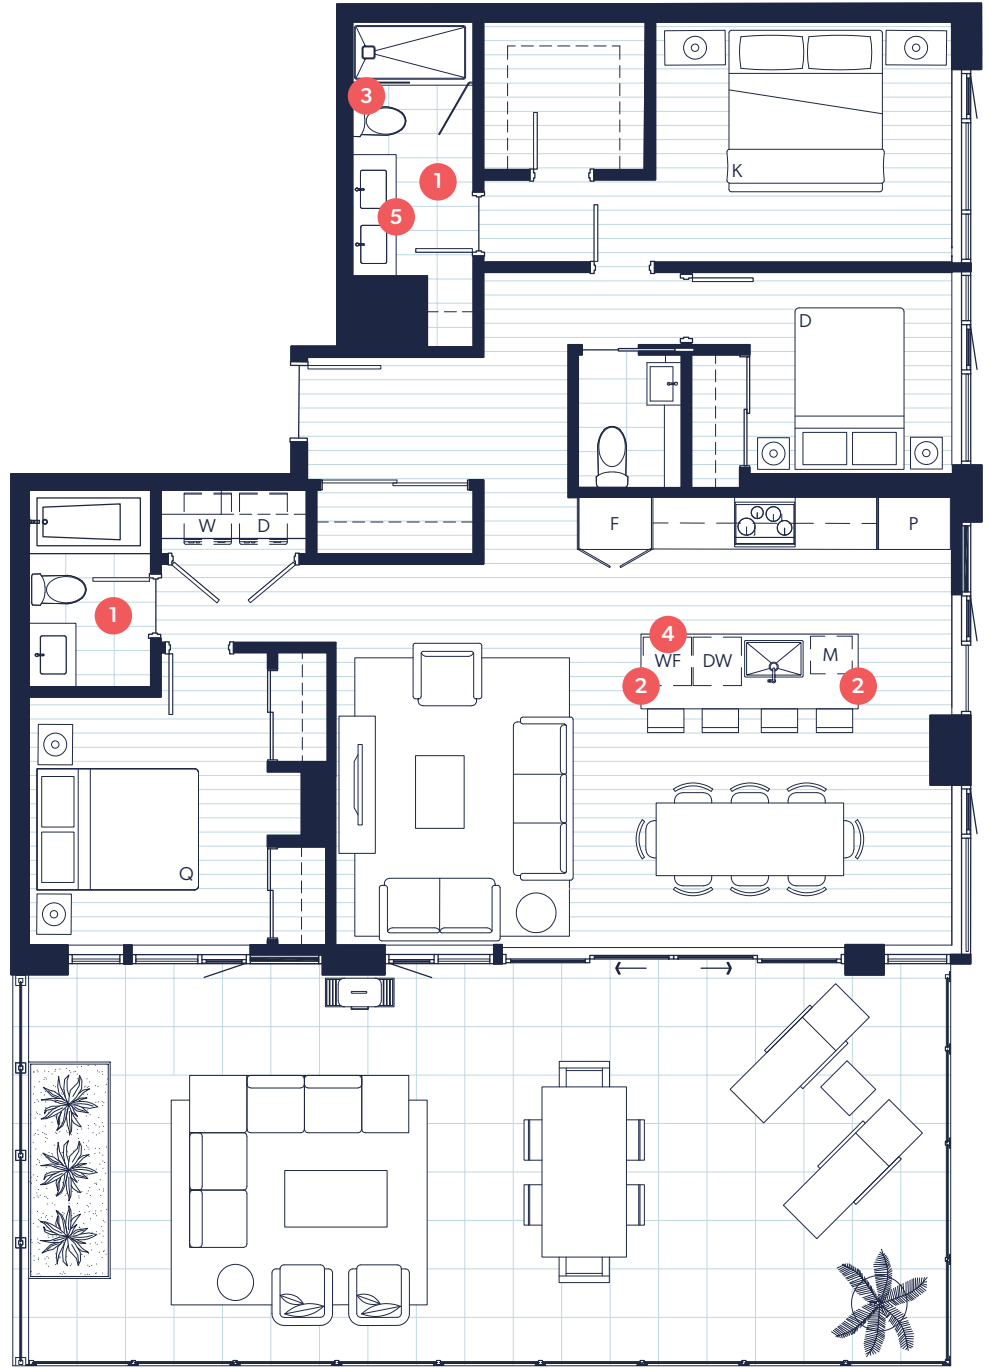

SIGNATURE NEST LIVING

A handful of Signature suites offer corner views and space, with additional features to enhance your experience of life at NEST

- 1** Heated tile floors in both full bathrooms
- 2** Quartz countertop with a waterfall edge
- 3** Full tile feature wall
- 4** 24" Marvel high-efficiency single zone wine fridge
- 5** Motion activated under cabinet LED light
- Nest Learning thermostat

FLOOR 12

COOK STREET

YATES STREET