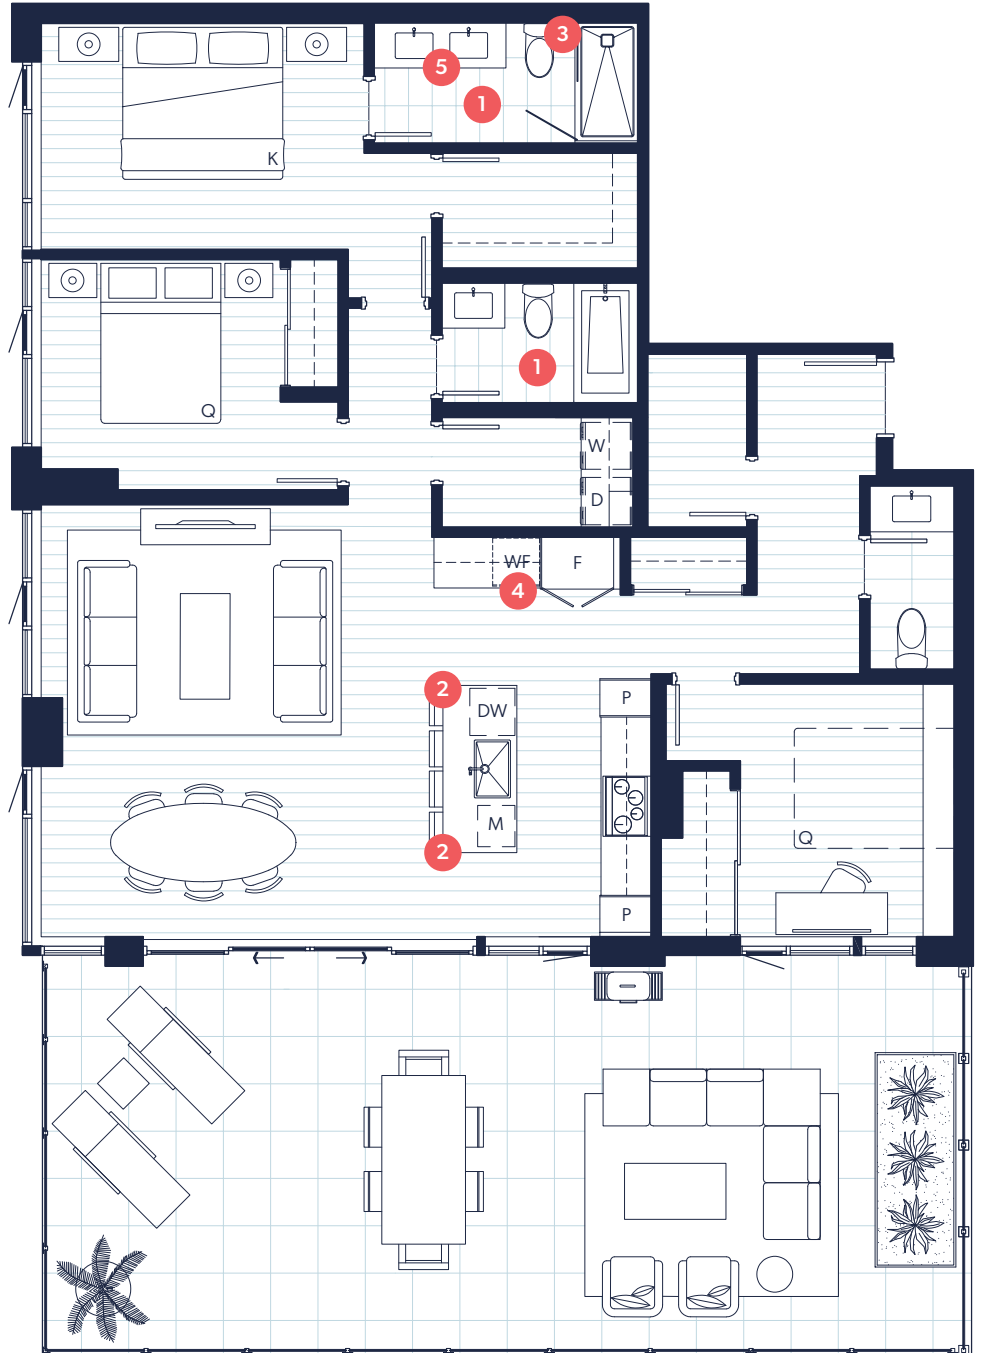

SIGNATURE NEST LIVING

A handful of Signature suites offer corner views and space, with additional features to enhance your experience of life at NEST

- 1** Heated tile floors in both full bathrooms
- 2** Quartz countertop with a waterfall edge
- 3** Full tile feature wall
- 4** 24" Marvel high-efficiency single zone wine fridge
- 5** Motion activated under cabinet LED light
- Nest Learning thermostat

FLOOR 12

COOK STREET

YATES STREET