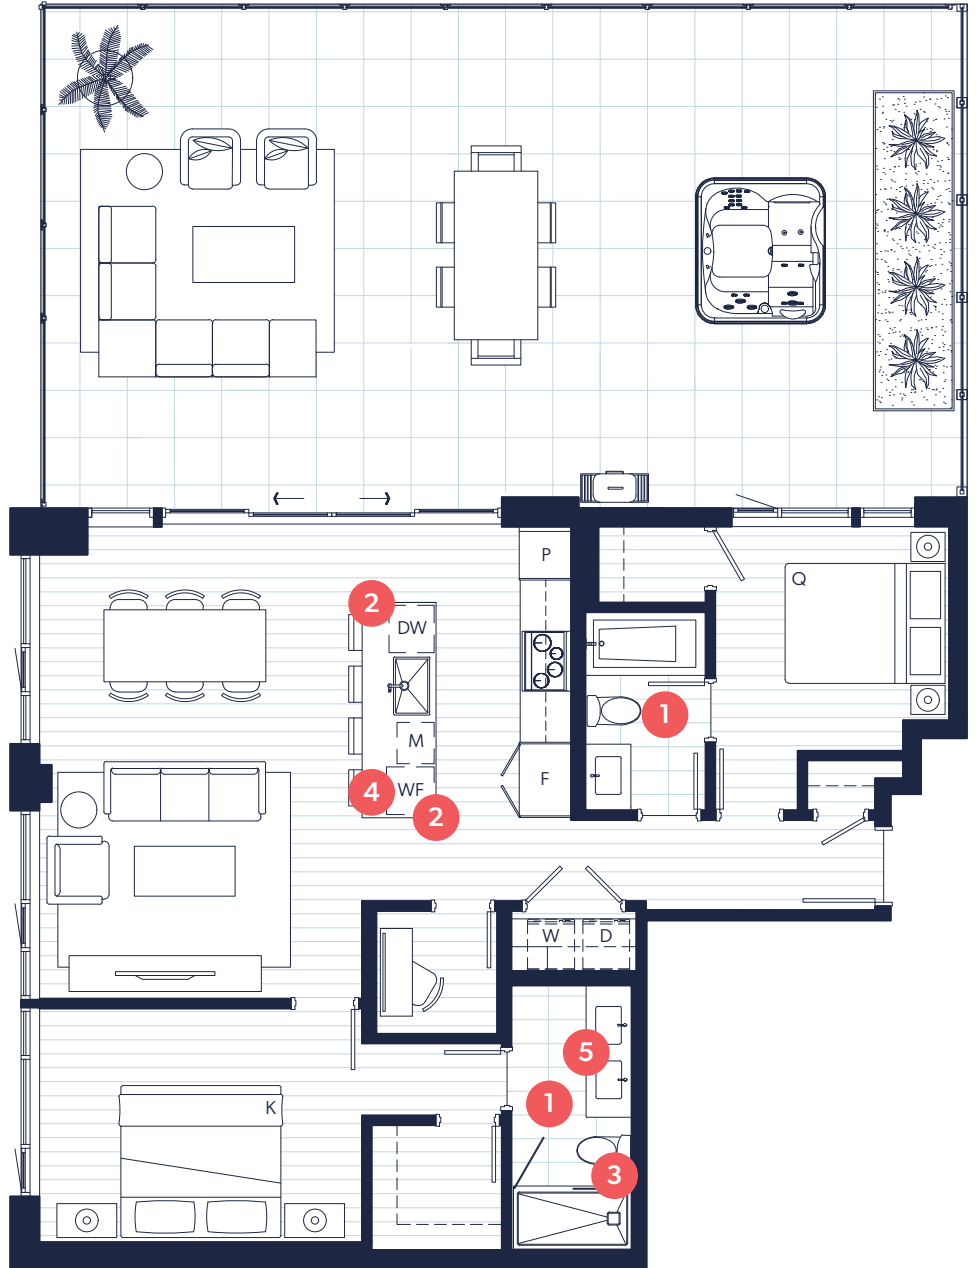

SIGNATURE NEST LIVING

A handful of Signature suites offer corner views and space, with additional features to enhance your experience of life at NEST

- 1 Heated tile floors in both bathrooms
- 2 Quartz countertop with a waterfall edge
- 3 Full tile feature wall
- 4 24" Marvel high-efficiency single zone wine fridge
- 5 Motion activated under cabinet LED light
- Nest Learning thermostat

FLOOR 12

COOK STREET

YATES STREET