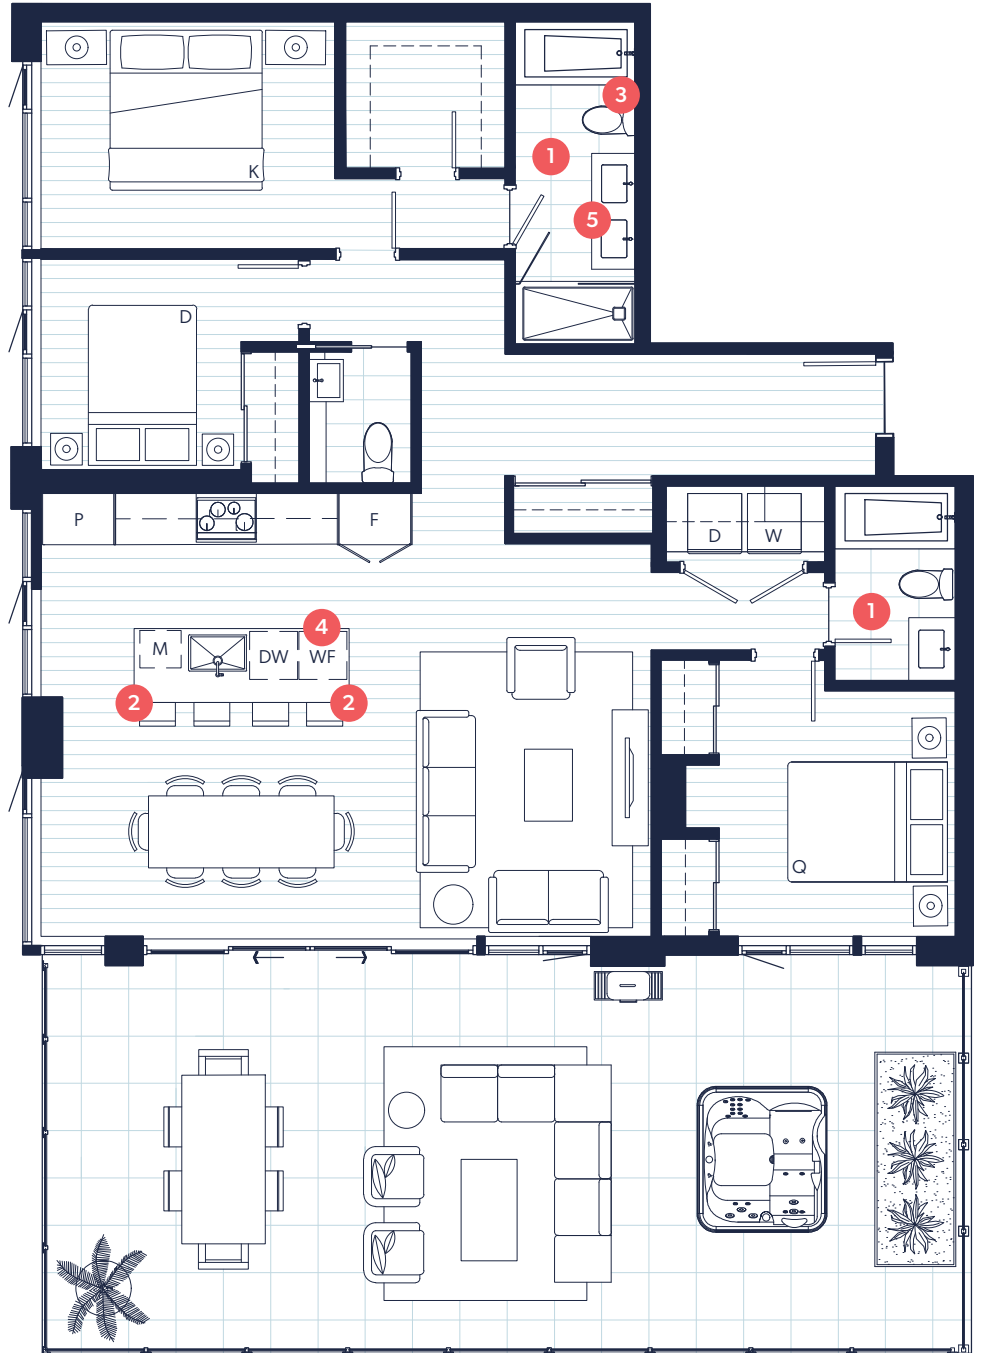

SIGNATURE NEST LIVING

A handful of Signature suites offer corner views and space, with additional features to enhance your experience of life at NEST

- 1** Heated tile floors in both full bathrooms
- 2** Quartz countertop with a waterfall edge
- 3** Full tile feature wall
- 4** 24" Marvel high-efficiency single zone wine fridge
- 5** Motion activated under cabinet LED light
- Nest Learning thermostat

FLOOR 12

COOK STREET

YATES STREET